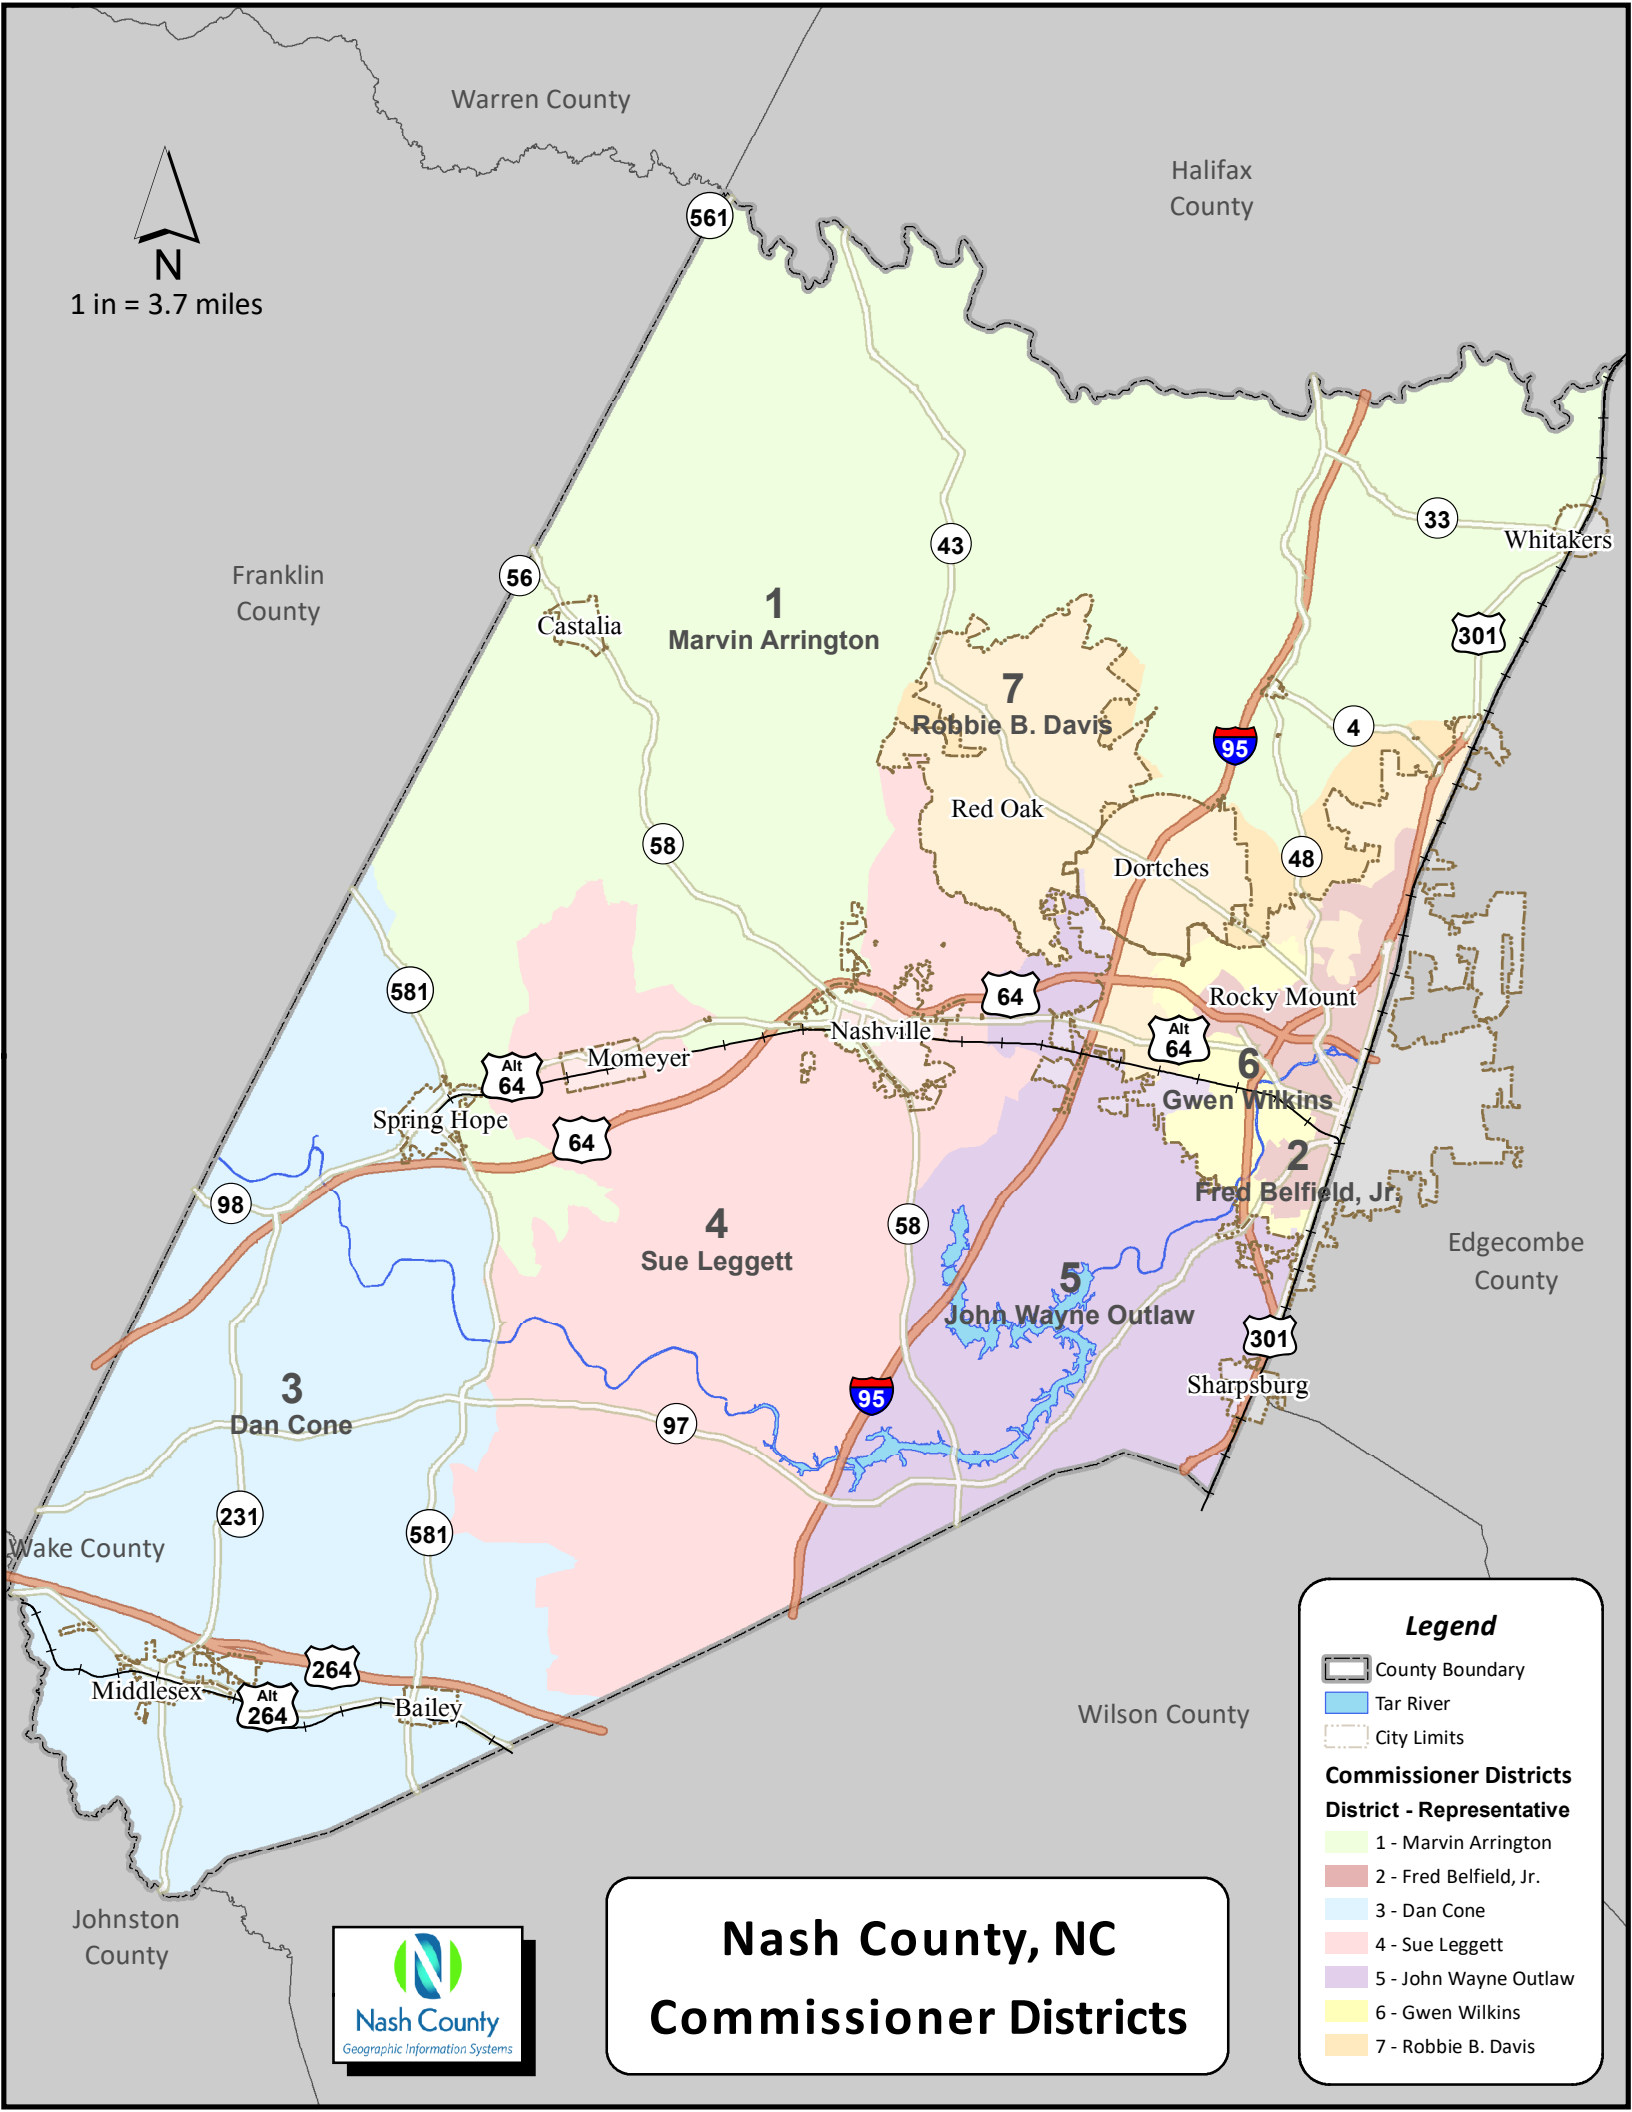

 N
 1 in = 3.7 miles

Nash County, NC Commissioner Districts

Legend

-  County Boundary
-  Tar River
-  City Limits

Commissioner Districts

District - Representative	Color
1 - Marvin Arrington	Light Green
2 - Fred Belfield, Jr.	Pink
3 - Dan Cone	Light Blue
4 - Sue Leggett	Light Red
5 - John Wayne Outlaw	Light Purple
6 - Gwen Wilkins	Yellow
7 - Robbie B. Davis	Light Orange